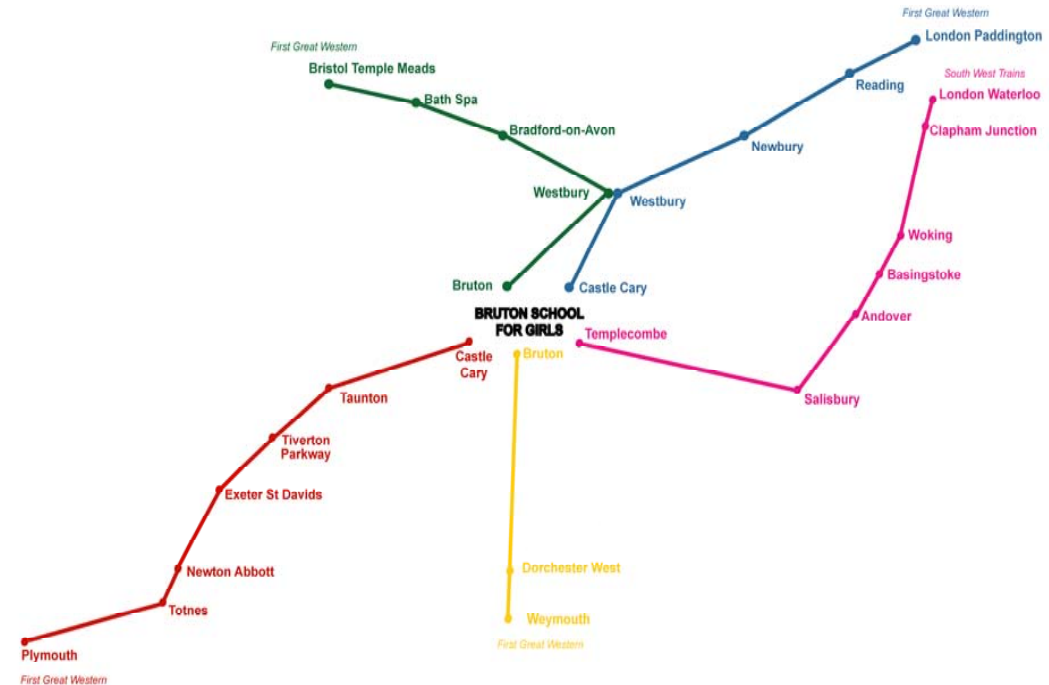

Telephone Numbers and Websites	
National Rail Enquiries	08457 48 49 50
First Great Western	www.firstgreatwestern.co.uk
South West Trains	www.southwesttrains.co.uk
	0845 6000 650