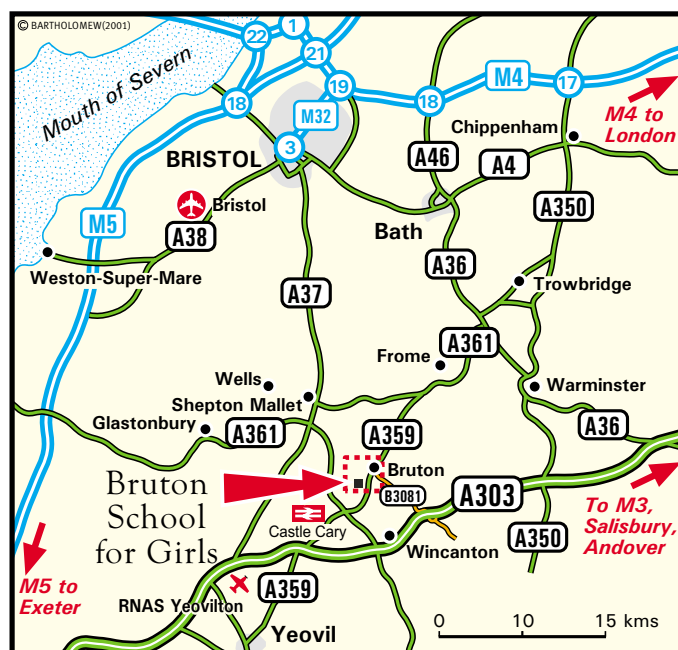

By Road from the M4:

Exit the M4 at junction 17 (Chippenham A350). Continue on the A350 and turn onto the A361 signposted to Trowbridge and Frome. After Frome, turn left onto the A359 signposted to Bruton. Drive through Bruton on the A359. Bruton School for Girls is situated 1.5 kms outside Bruton on the right hand side.

By road from the A303 Westbound:

Exit the A303 at the B3081 signposted to Penselwood. Turn right under the A303 and take the next left turning. Turn right at Hunters Lodge continuing on the B3081. Upon reaching Bruton, drive under the railway bridge and with St Mary's church on your left, turn left onto the A359 one way system. At the T-junction, turn left and follow the road out of Bruton. Bruton School for Girls is situated 1.5 kms outside Bruton on the right hand side.

By Rail:

Castle Cary station is 1 hour 35 minutes from London Paddington. Bruton School for Girls is a 10 minute taxi from the station. Bruton station is accessible by trains from Bristol and Bath and is situated 1.5 kms from the school.

Visitor Car Parking:

Car parking is provided at the top of the school off the A359. Prep School car park is 100 metres along road from main school.

On Arrival:

Proceed to reception located in the main school building and signposted from the car park.

Produced by Business Maps 01483 422766